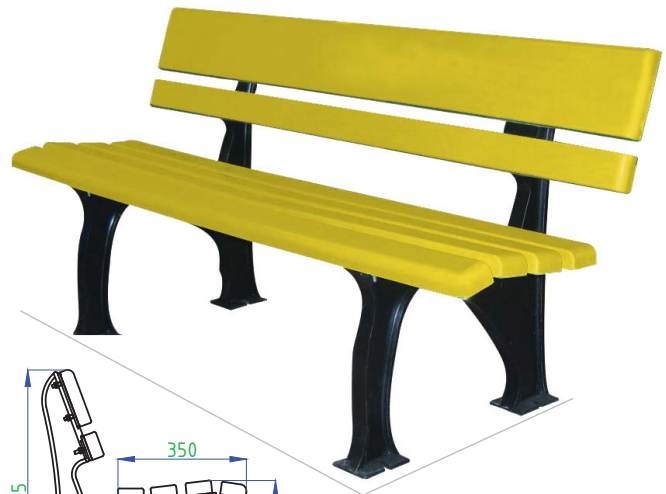

**ANKO-BANK-100**  
**Bench Classical 1**  
 Weight : 32.5 kg

**ANKO-BANK-101**  
**Bench Classical 2**  
 Weight : 33.5 kg

## Features

- \* Wide color range
- \* Logo application available upon request