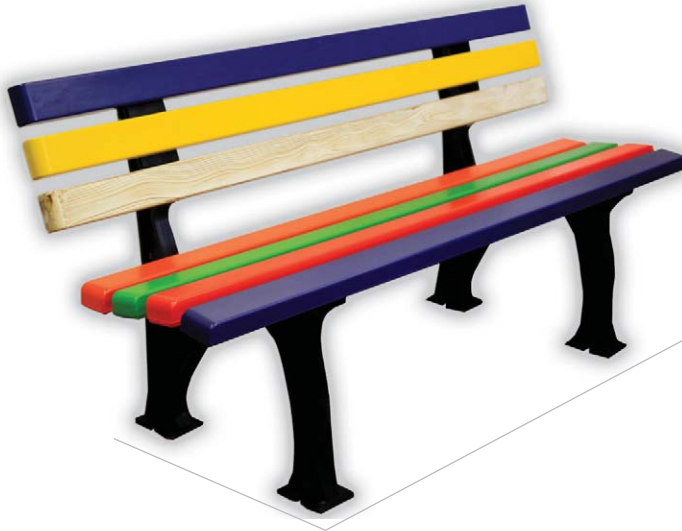

**ANKO-BANK-100**  
**Bench Classical 1**  
 Weight : 32.5 kg

**ANKO-BANK-101**  
**Bench Classical 2**  
 Weight : 33.5 kg

## Features

- \* Wide color range
- \* Logo application available upon request